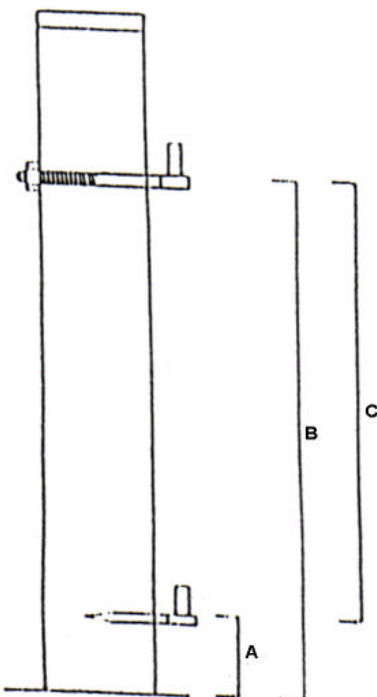

POSITIONING THE HOOKS IN THE POST

Ideally a gate should hang so that it is about 50 mm (2") off the ground. This height will be determined by the positioning of the hooks in the posts. The correct position for the four basic hanging sets is shown below.

For 305 mm Standard Hanging Set

- A. Lower hook 15 cm (6") from ground
- B. Upper hook 104 cm (41") from ground
- C. Bearing surface distance (i.e. the distance between the upper of the hooks - the faces on which the hinges rest) – 89 cm (35")

For 610 mm Standard Hanging Set

- A. Lower hook 15 cm (6") from ground
- B. Upper hook 101 cm (40") from ground
- C. Bearing surface distance – 86 cm (34")

For 305 mm Adjustable Hanging Set

- A. Lower hook 30 cm (12") from ground
- B. Upper hook 104 cm (41") from ground
- C. Bearing surface distance – 73 cm (29")

For 610 mm Adjustable Hanging Set

- A. Lower hook 30 cm (12") from ground
- B. Upper hook 101 cm (40") from ground
- C. Bearing surface distance – 71 cm (28")

N.B. If the existing hooks are positioned differently from the above, it may be possible to adjust the position of the hinges on the gate to compensate.