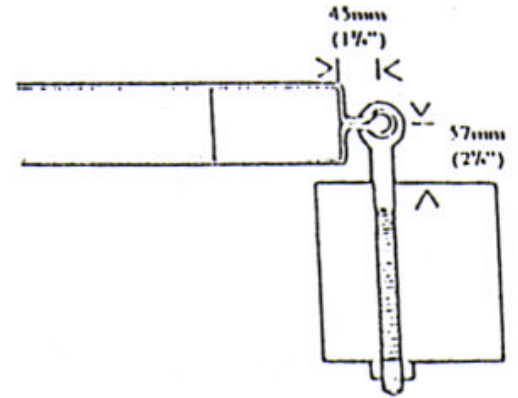

The hook is correctly positioned when there is 57 mm (2 1/4") between centre of the pin and face of the post.