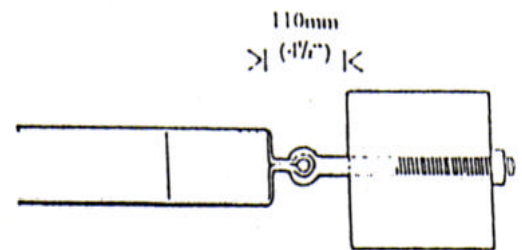

The same applies when hanging between posts, allowing 110 mm (4 1/2") between gate and post altogether.